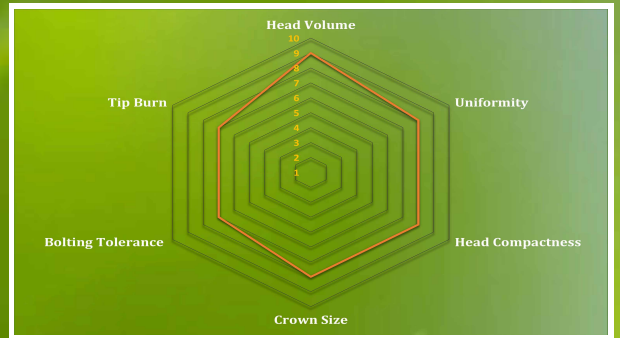

## HIGHLIGHTS:

*Large Upright Head*

*Well Filled Solid Heart*

*Continuous Harvest*

*Nice Closing Top*

Segment	Maturity	Head Size	Leaf Color	Butt Size
Early Spring Late Fall	Average 70 Days	Large	Dark Green	Large