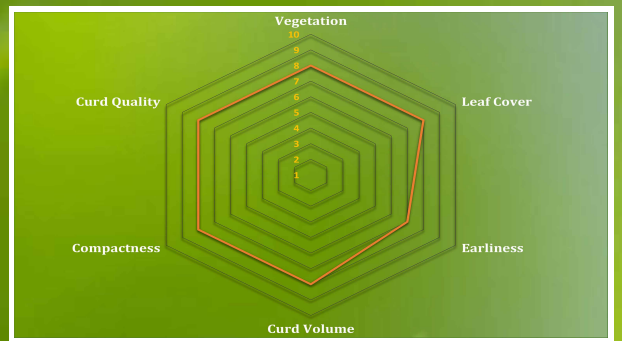

## HIGHLIGHTS:

*Vigorous Canopy*

*Attractive High Dome*

*Excellent Curd Cover*

*Spreaded Harvest*

Segment	Maturity	Plant Habit	Curd Weight	Curd Shape	Curd Color
Spring Fall	Average 75 Days	Upright	Average 1.5Kg	High Dome	White